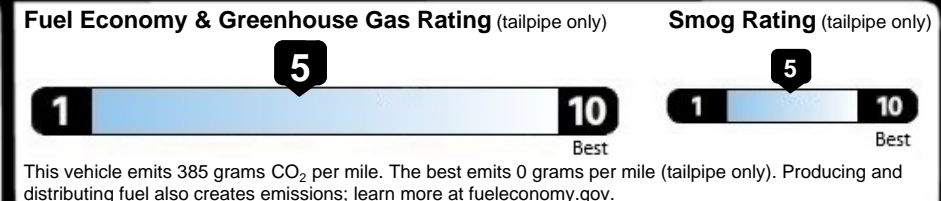

LIMITED WARRANTY/ROADSIDE ASSISTANCE
3 Years / 36,000 Miles Basic
5 Years / 60,000 Miles Powertrain
5 Years / Unlimited Mileage Rust Perforation
3 Years / 36,000 24/7 Roadside Assistance
See Owner Info Kit & Warranty for Details

OPTIONAL EQUIPMENT AND OTHER ITEMS

Manufacturer's Suggested Retail Price	$44,995.00
Exterior Color: Magnetite Gray Metallic	
Full Tank of Gas	INCLD
Option Package: 23	$4,090.00
Subaru 12.1" Multimedia System w/ Navigation	
Power Moonroof	
Surround View Monitor System	
Black Nappa Leather-Trimmed Upholstery w/ Copper Stitch	
Ventilated Front Seats	
12-Way Power Driver's Seat w/ 4-Way Lumbar Support & Leg Extension	
8-Way Power Front Passenger Seat	
Black Power-Folding Heated Mirrors w/ Turn Signals	
Outback Mirror Package	$751.00
Auto-Dimming Mirror w/ Comp	
Auto-Dimming Exterior Mirror	
Rear Bumper Cover	$187.00
LED Upgrade	$79.00

EPA DOT Fuel Economy and Environment

Fuel Economy
23 MPG
Small SUVs range from 14 to 125 MPG. The best vehicle rates 146 MPGe.
21 city 27 highway
4.3 gallons per 100 miles

Gasoline Vehicle

You spend $2,250 more in fuel costs over 5 years compared to the average new vehicle.

Annual fuel cost
$2,150

Actual results will vary for many reasons, including driving conditions and how you drive and maintain your vehicle. The average new vehicle gets 29 MPG and costs $8,500 to fuel over 5 years. Cost estimates are based on 15,000 miles per year at $3.30 per gallon. MPGe is miles per gallon equivalent. Vehicle emissions are a significant cause of climate change and smog.

fueleconomy.gov
Calculate personalized estimates and compare vehicles

PARTS CONTENT INFORMATION
FOR VEHICLES IN THIS CARLINE: U.S./CANADIAN PARTS CONTENT: 0% MAJOR SOURCES OF FOREIGN PARTS CONTENT: JAPAN: 85%
FOR THIS VEHICLE: FINAL ASSEMBLY POINT: OTA, GUNMA, JAPAN COUNTRY OF ORIGIN: ENGINE: JAPAN TRANSMISSION: JAPAN
Note: Parts content does not include final assembly, distribution, or other non-parts costs.

Privacy Notice
www.subaru.com/company/privacy.html

Destination and Delivery **$1,450.00**
Total Suggested Retail Price **$51,552.00**
THIS LABEL HAS BEEN APPLIED PURSUANT TO FEDERAL LAW, DO NOT REMOVE OR ALTER PRIOR TO THE DELIVERY TO THE ULTIMATE PURCHASER.